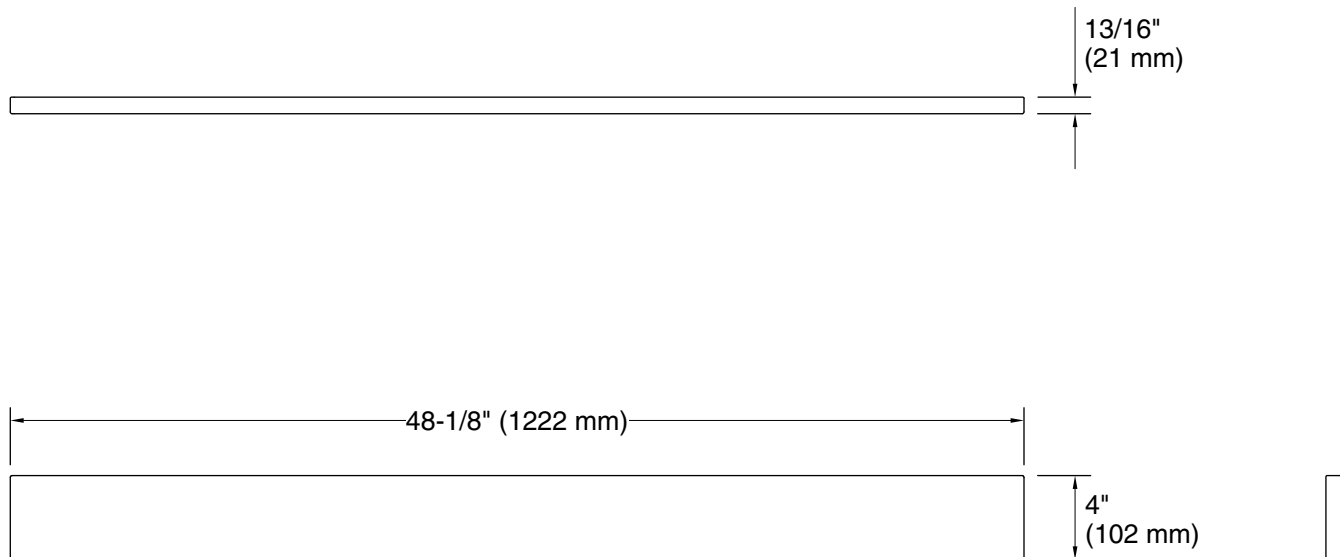

Color	Code	Description
-------	------	-------------

	CBB	
--	-----	--

	PWH	
--	-----	--

Technical Information

All product dimensions are nominal.

Material: Quartz